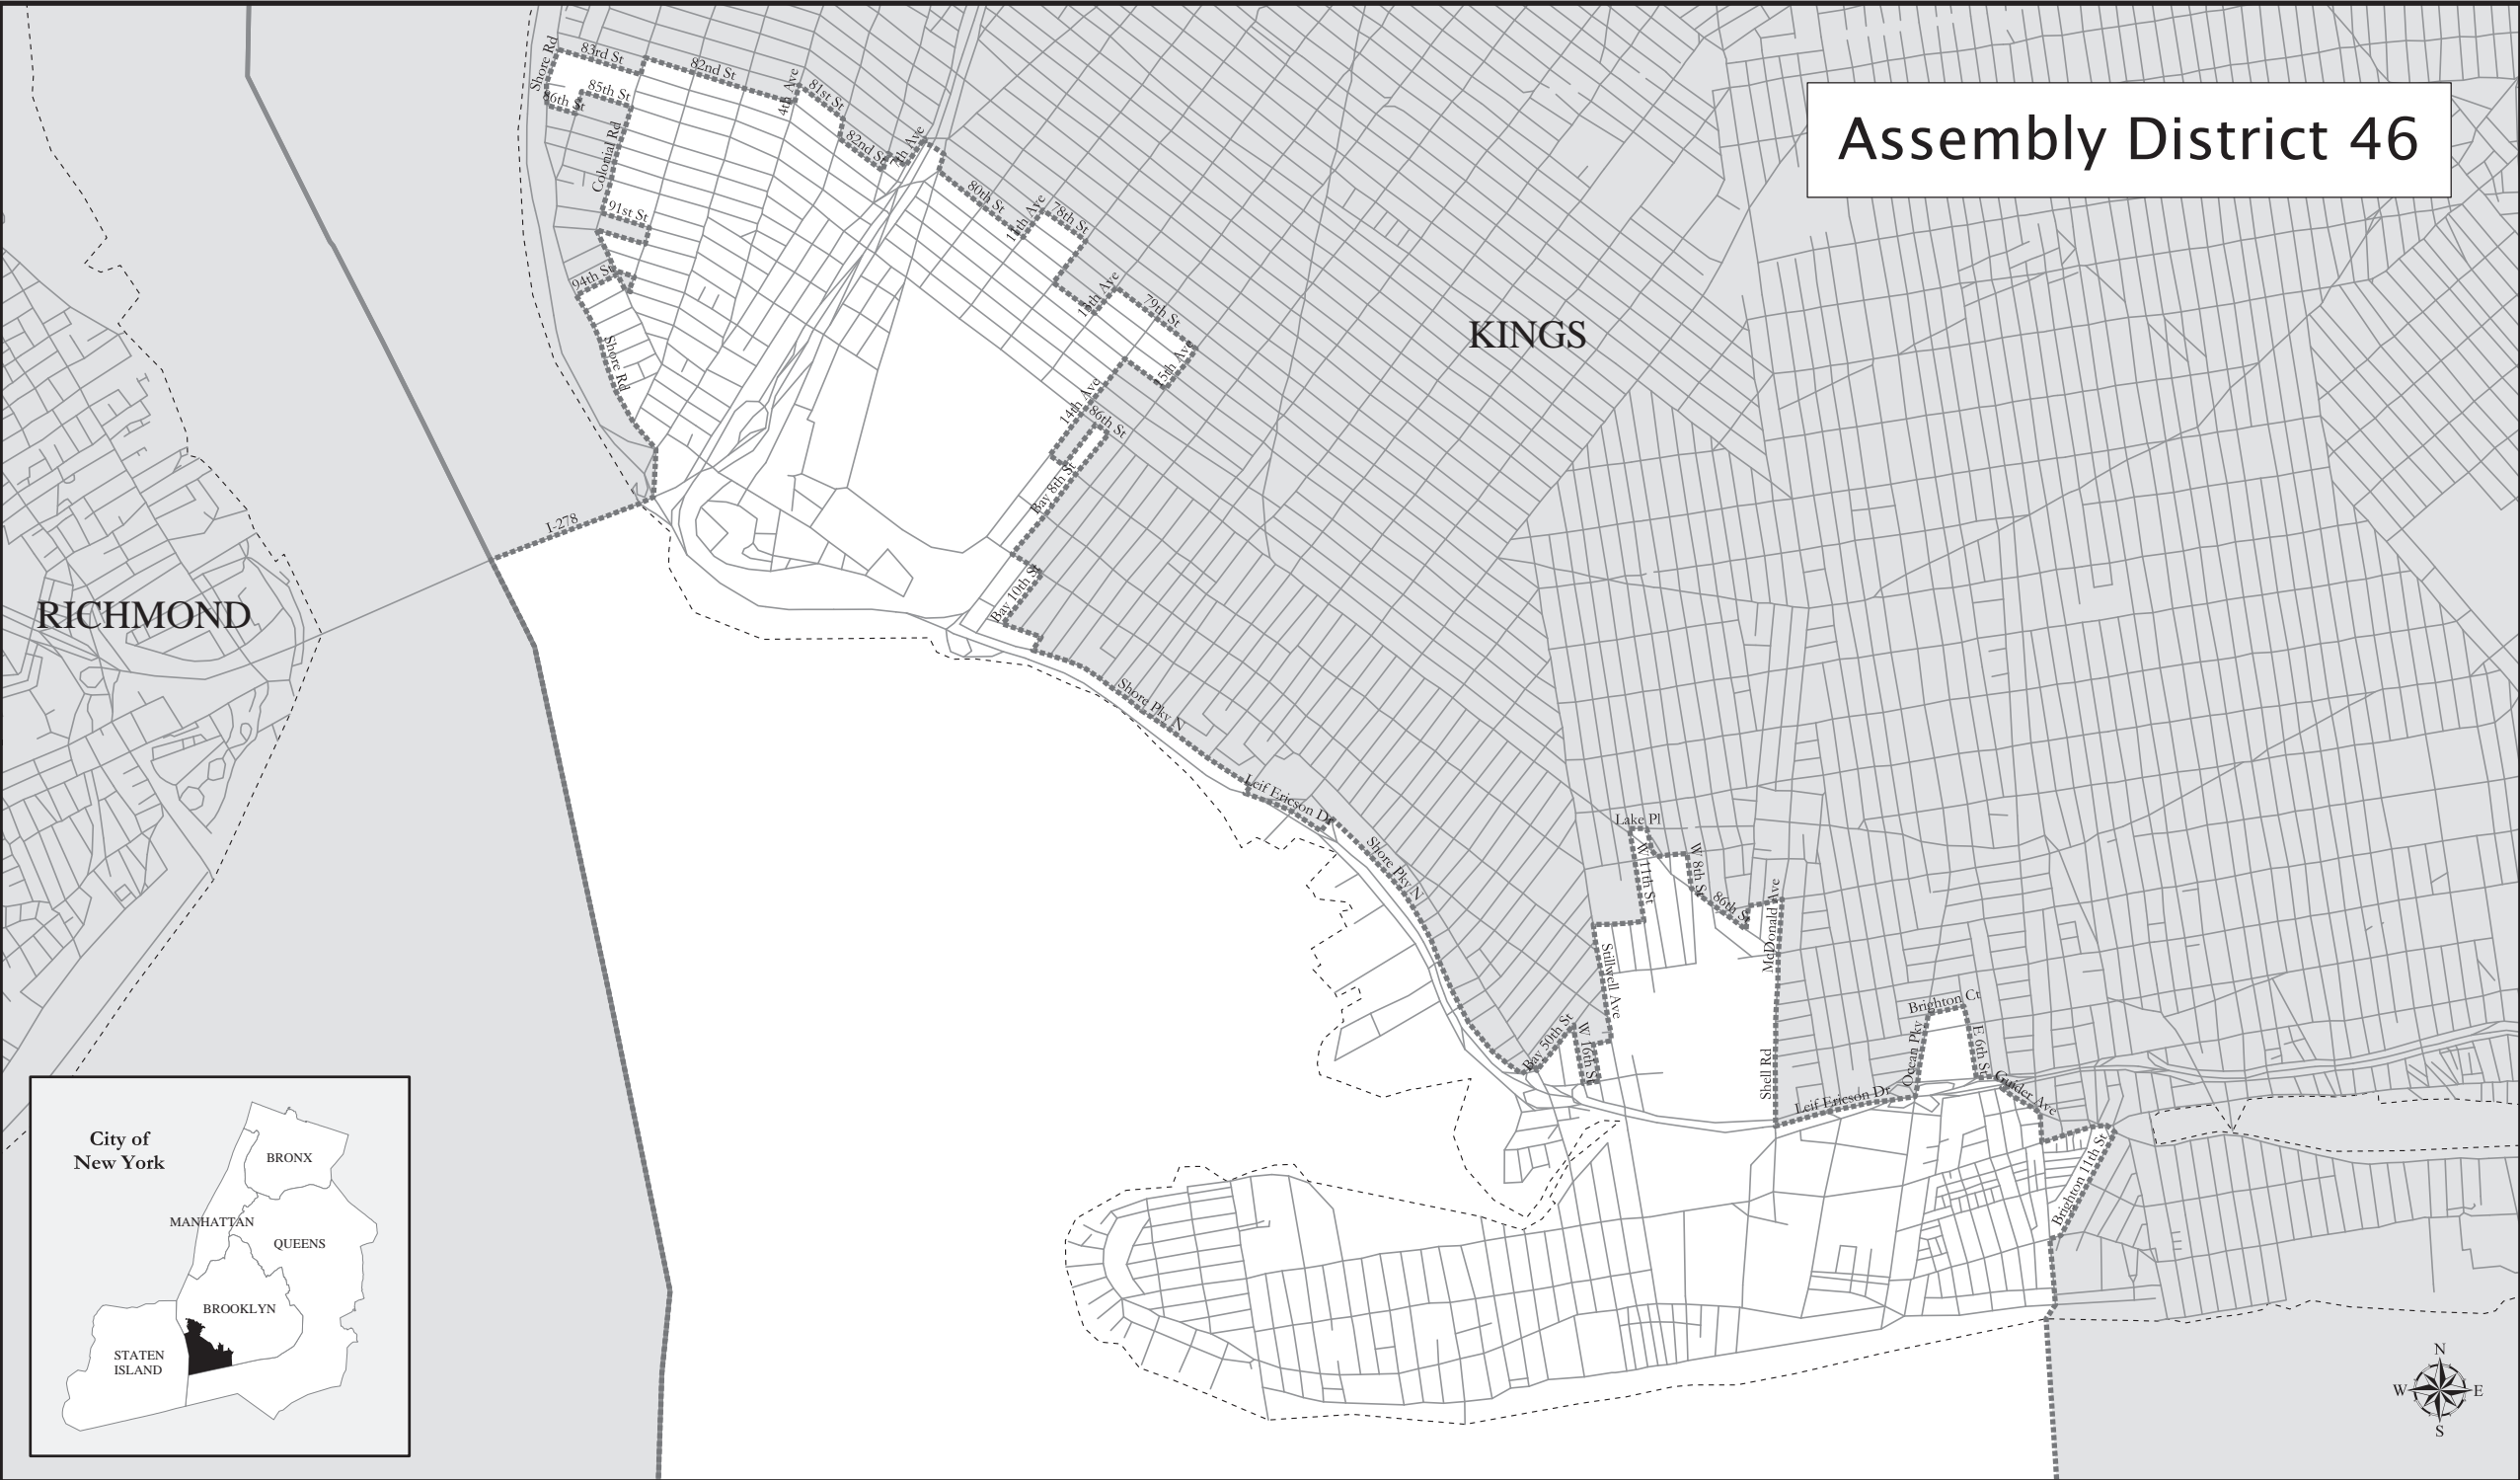

Assembly District 46

RICHMOND

KINGS